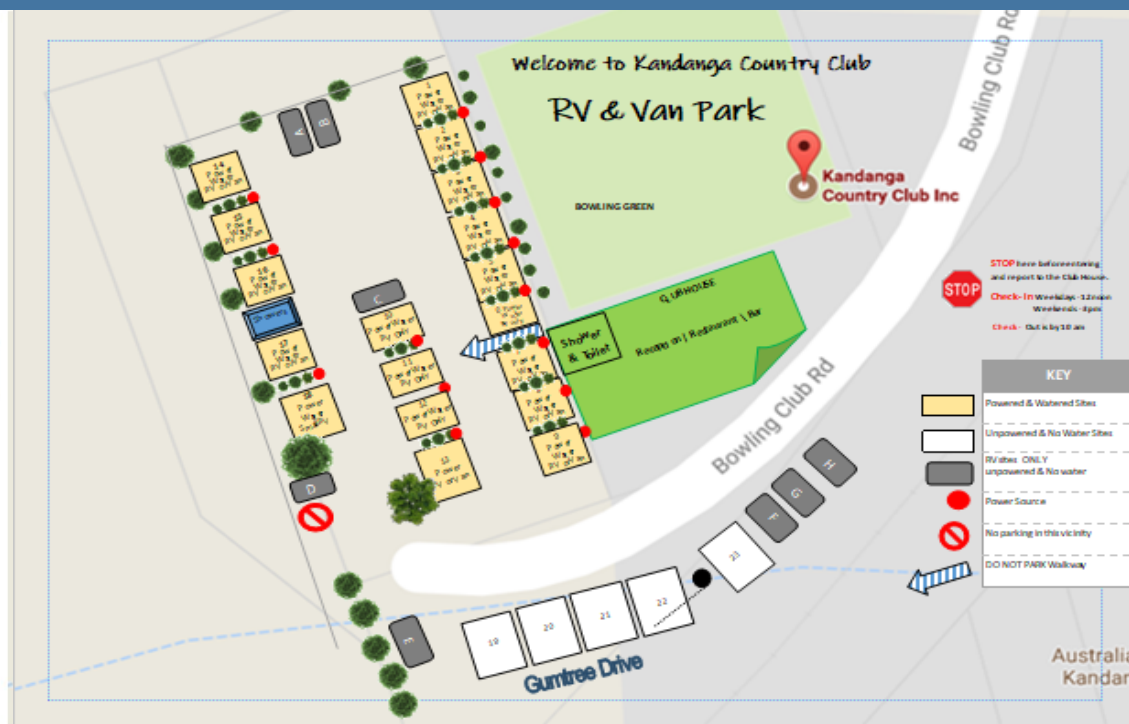

RV & VAN GROUP BOOKINGS

Thank you for enquiring about booking your group into Kandanga Country Club RV Park.

We have 23 sites, 18 of which are powered with water. There are overflow sites for larger clubs identified by Letters A - I. We ask clubs to provide us with as much information as possible prior to arrival so we can deliver a seamless experience for you upon arrival.

POWERED SITES - $27 per site/per night   NON-POWERED SITES - $15 per site/per night

Effective 01/1/2025

GROUP / CLUB NAME		
EVENT DATE	ARRIVAL DATE	DEPARTURE DATE
NUMBER OF VANS		
CONTACT PERSON		
PHONE / MOBILE		
CONTACT EMAIL		
ADDRESS		

PLEASE SEE PAGE 2 FOR INDIVIDUAL SITE BOOKINGS SCHEDULE

WELCOME

RV & Van CAMPING
Kandanga Country Club Style

MEALS

MONDAY Steak Night

TUESDAY Fish n Chips

WEDNESDAY WICKED $20 Meals

THURSDAY ROAST NIGHT

FRIDAY & SATURDAY NIGHTS

Al-a-carte Menu

LIKE & FOLLOW US

on Facebook to keep up with

ALL the news

KANDANGA
COUNTRY
CLUB

Phone: 07 5484 3253

Visit our website to find out all about the club and upcoming events

www.kandangacountryclub.com.au

EXPLORE
while you are here

MARY VALLEY
COUNTRY.COM.AU *Come out to play*

EMAIL admin@kandangacc.com.au PH 07 5484 3253

LOCATION 4 Bowling Club Road, Kandanga Qld 4570